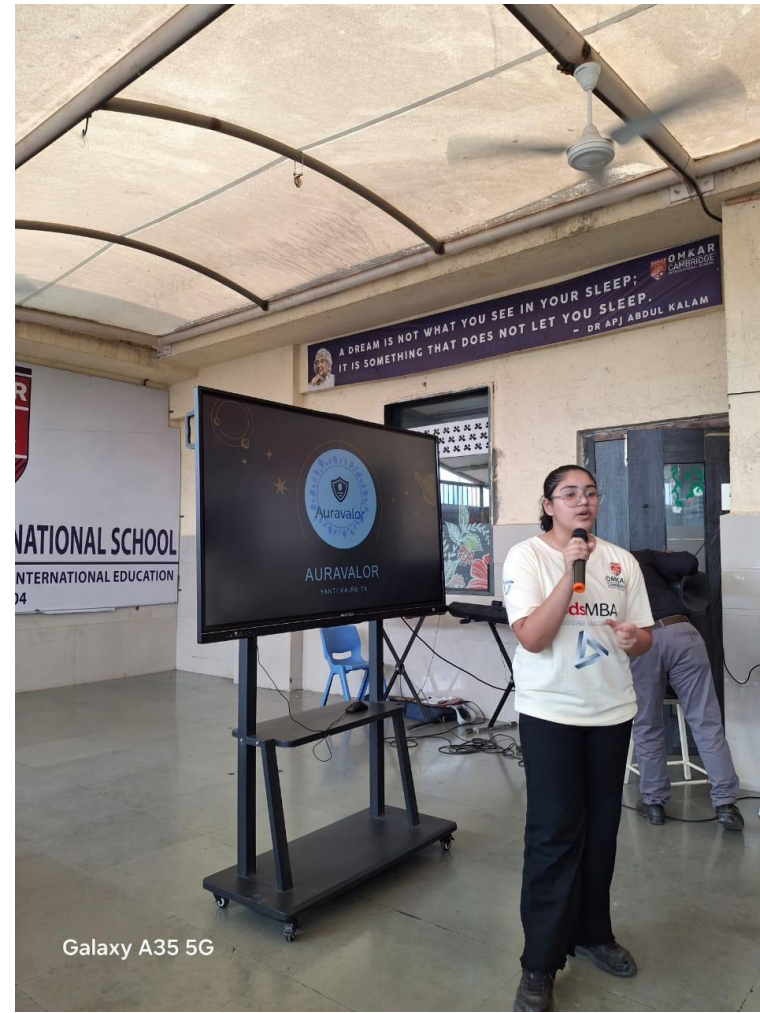

Shark Tank at Omkar Cambridge International School