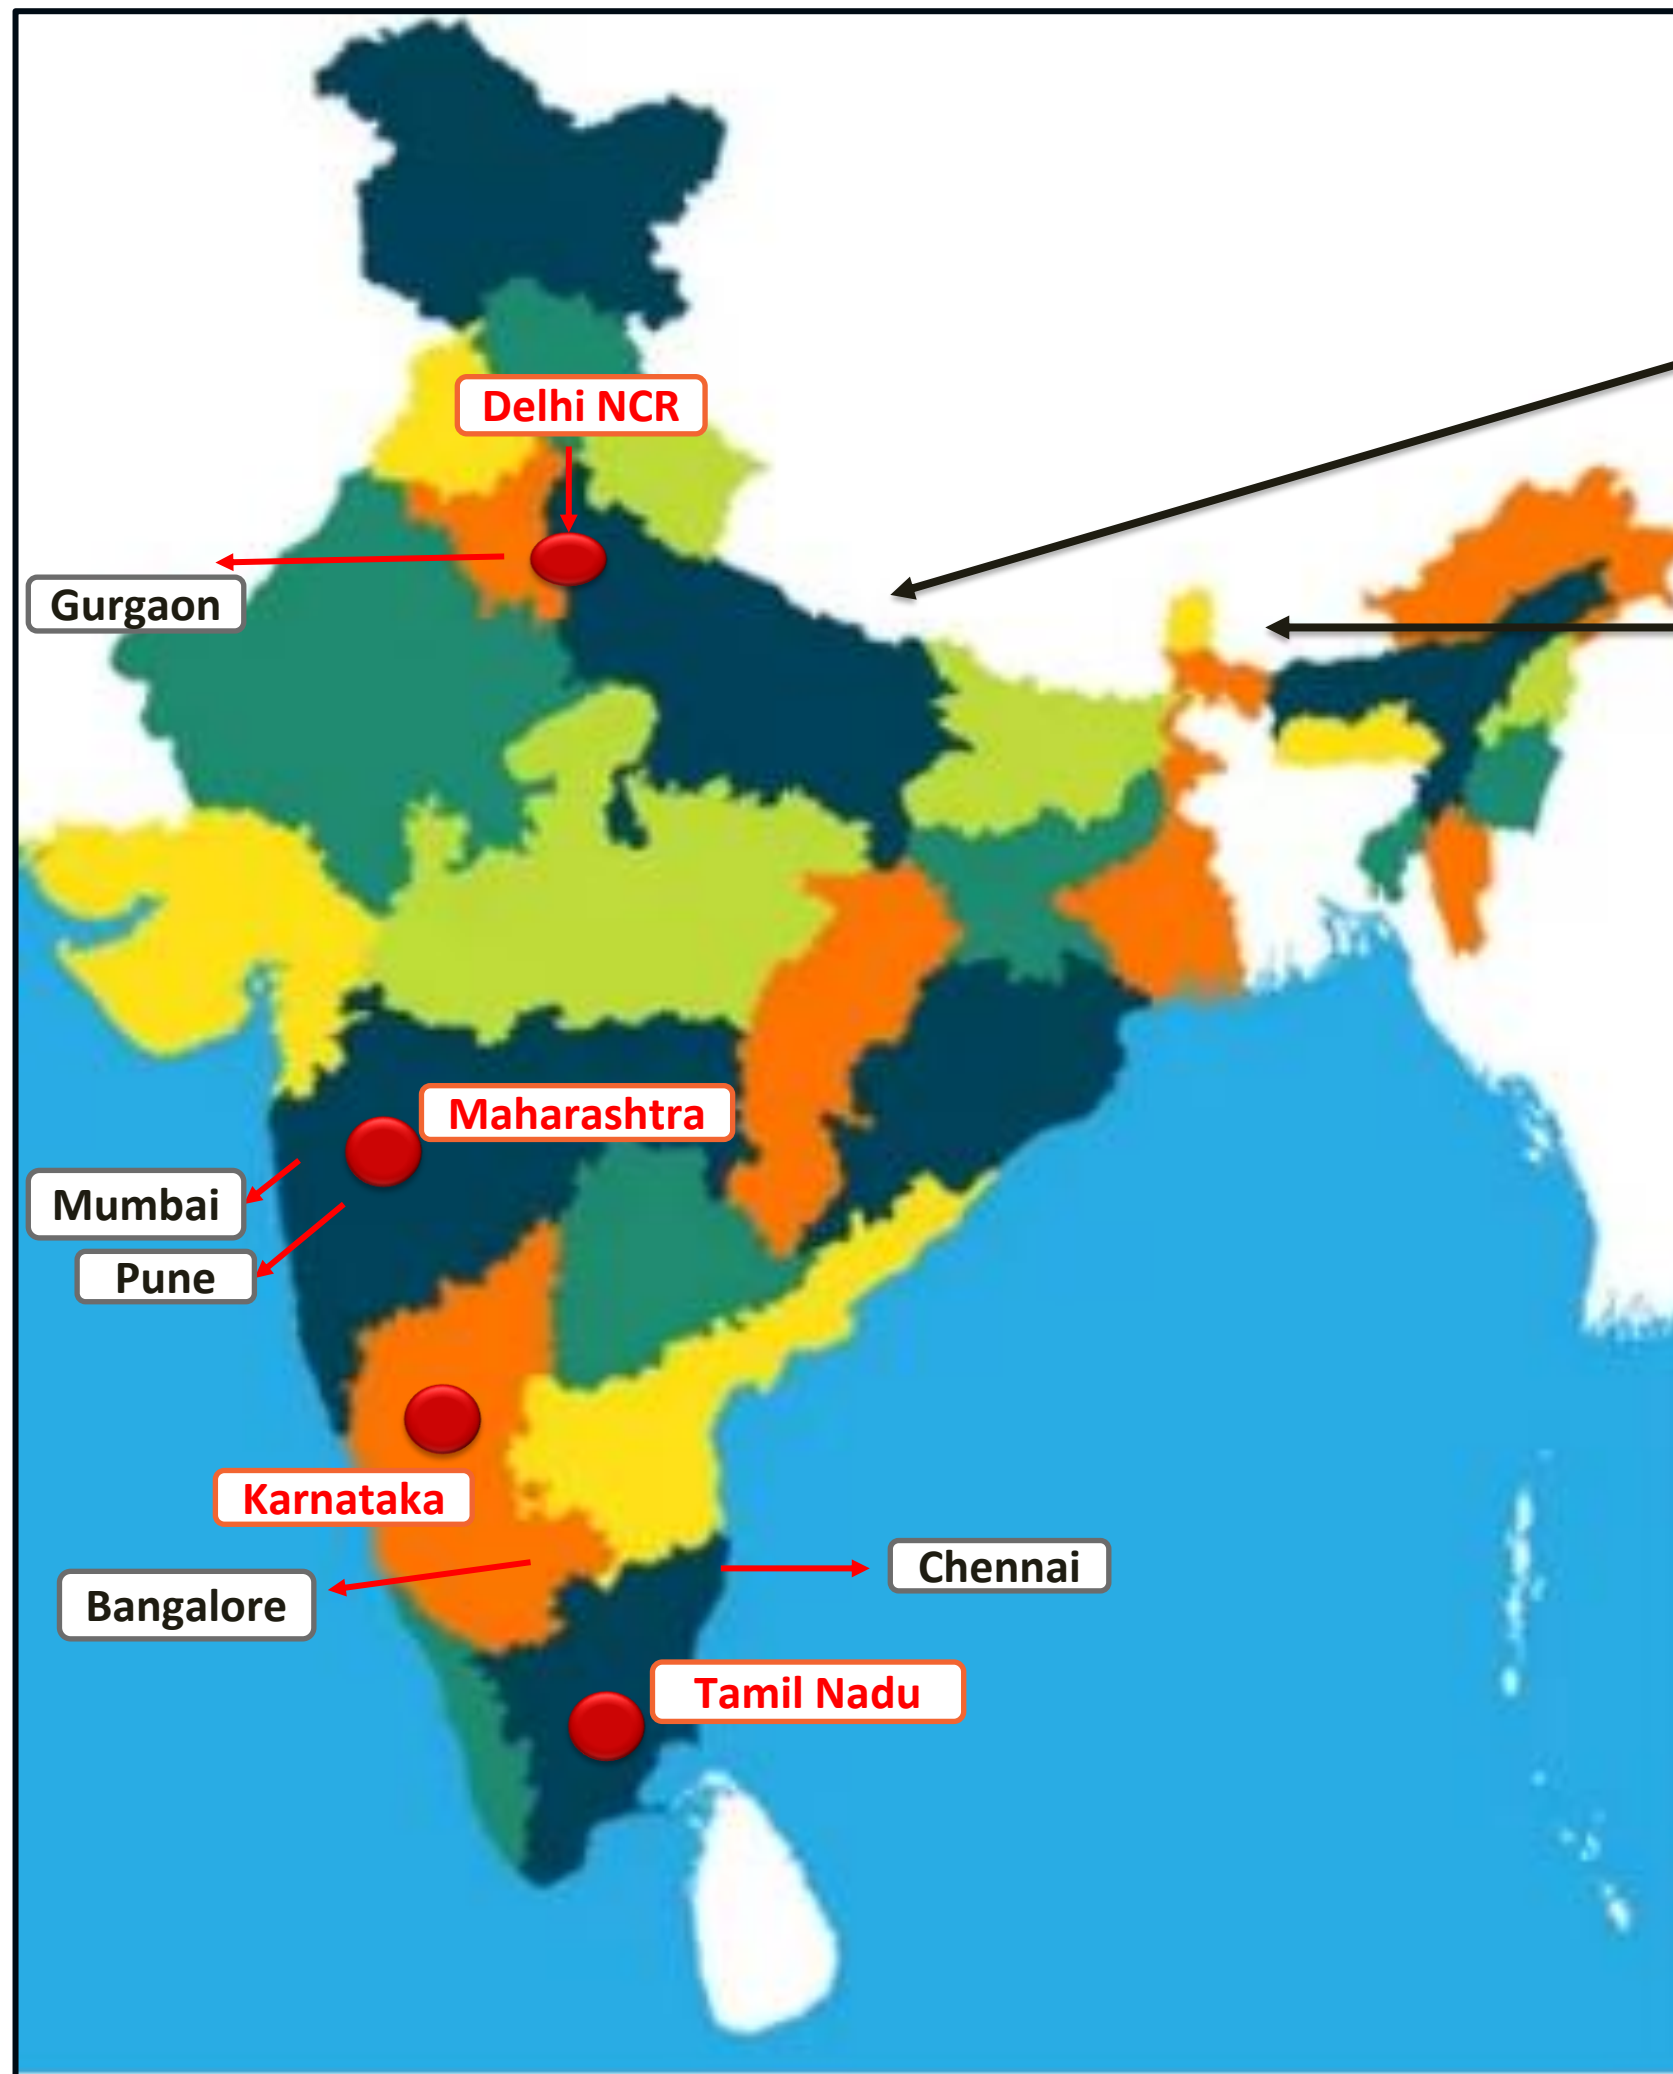

Galaxy A35 5G

Galaxy A35 5G

Manav Rachana University 12 schools + University

Choithram International School, Indore

Emerald Heights International School, Indore

Shishukunj International, City campus & Ujjain Campus

ATHOS MIMAMSA K12 Conference- Indore

Nepal & Bhutan KidsMBA – Exchange visit facilitated

ABE Global Schools in India, Nepal and Bhutan

<u>SL No</u>	<u>State</u>	<u>City</u>
1	Maharashtra	Mumbai
2	Maharashtra	Pune
3	Karnataka	Bengaluru
4	Tamil Nadu	Chennai
5	New Delhi NCR	Gurgaon
6	NEPAL	Kathmandu

Upcoming Schools – Potential Clients

<u>State / Country</u>	<u>City</u>
BHUTAN	Thimphu
Madhya Pradesh	Nagpur, Indore
Kerala	Kochi
West Bengal	Kolkata
New Delhi	

Our Partner Schools in India and Nepal