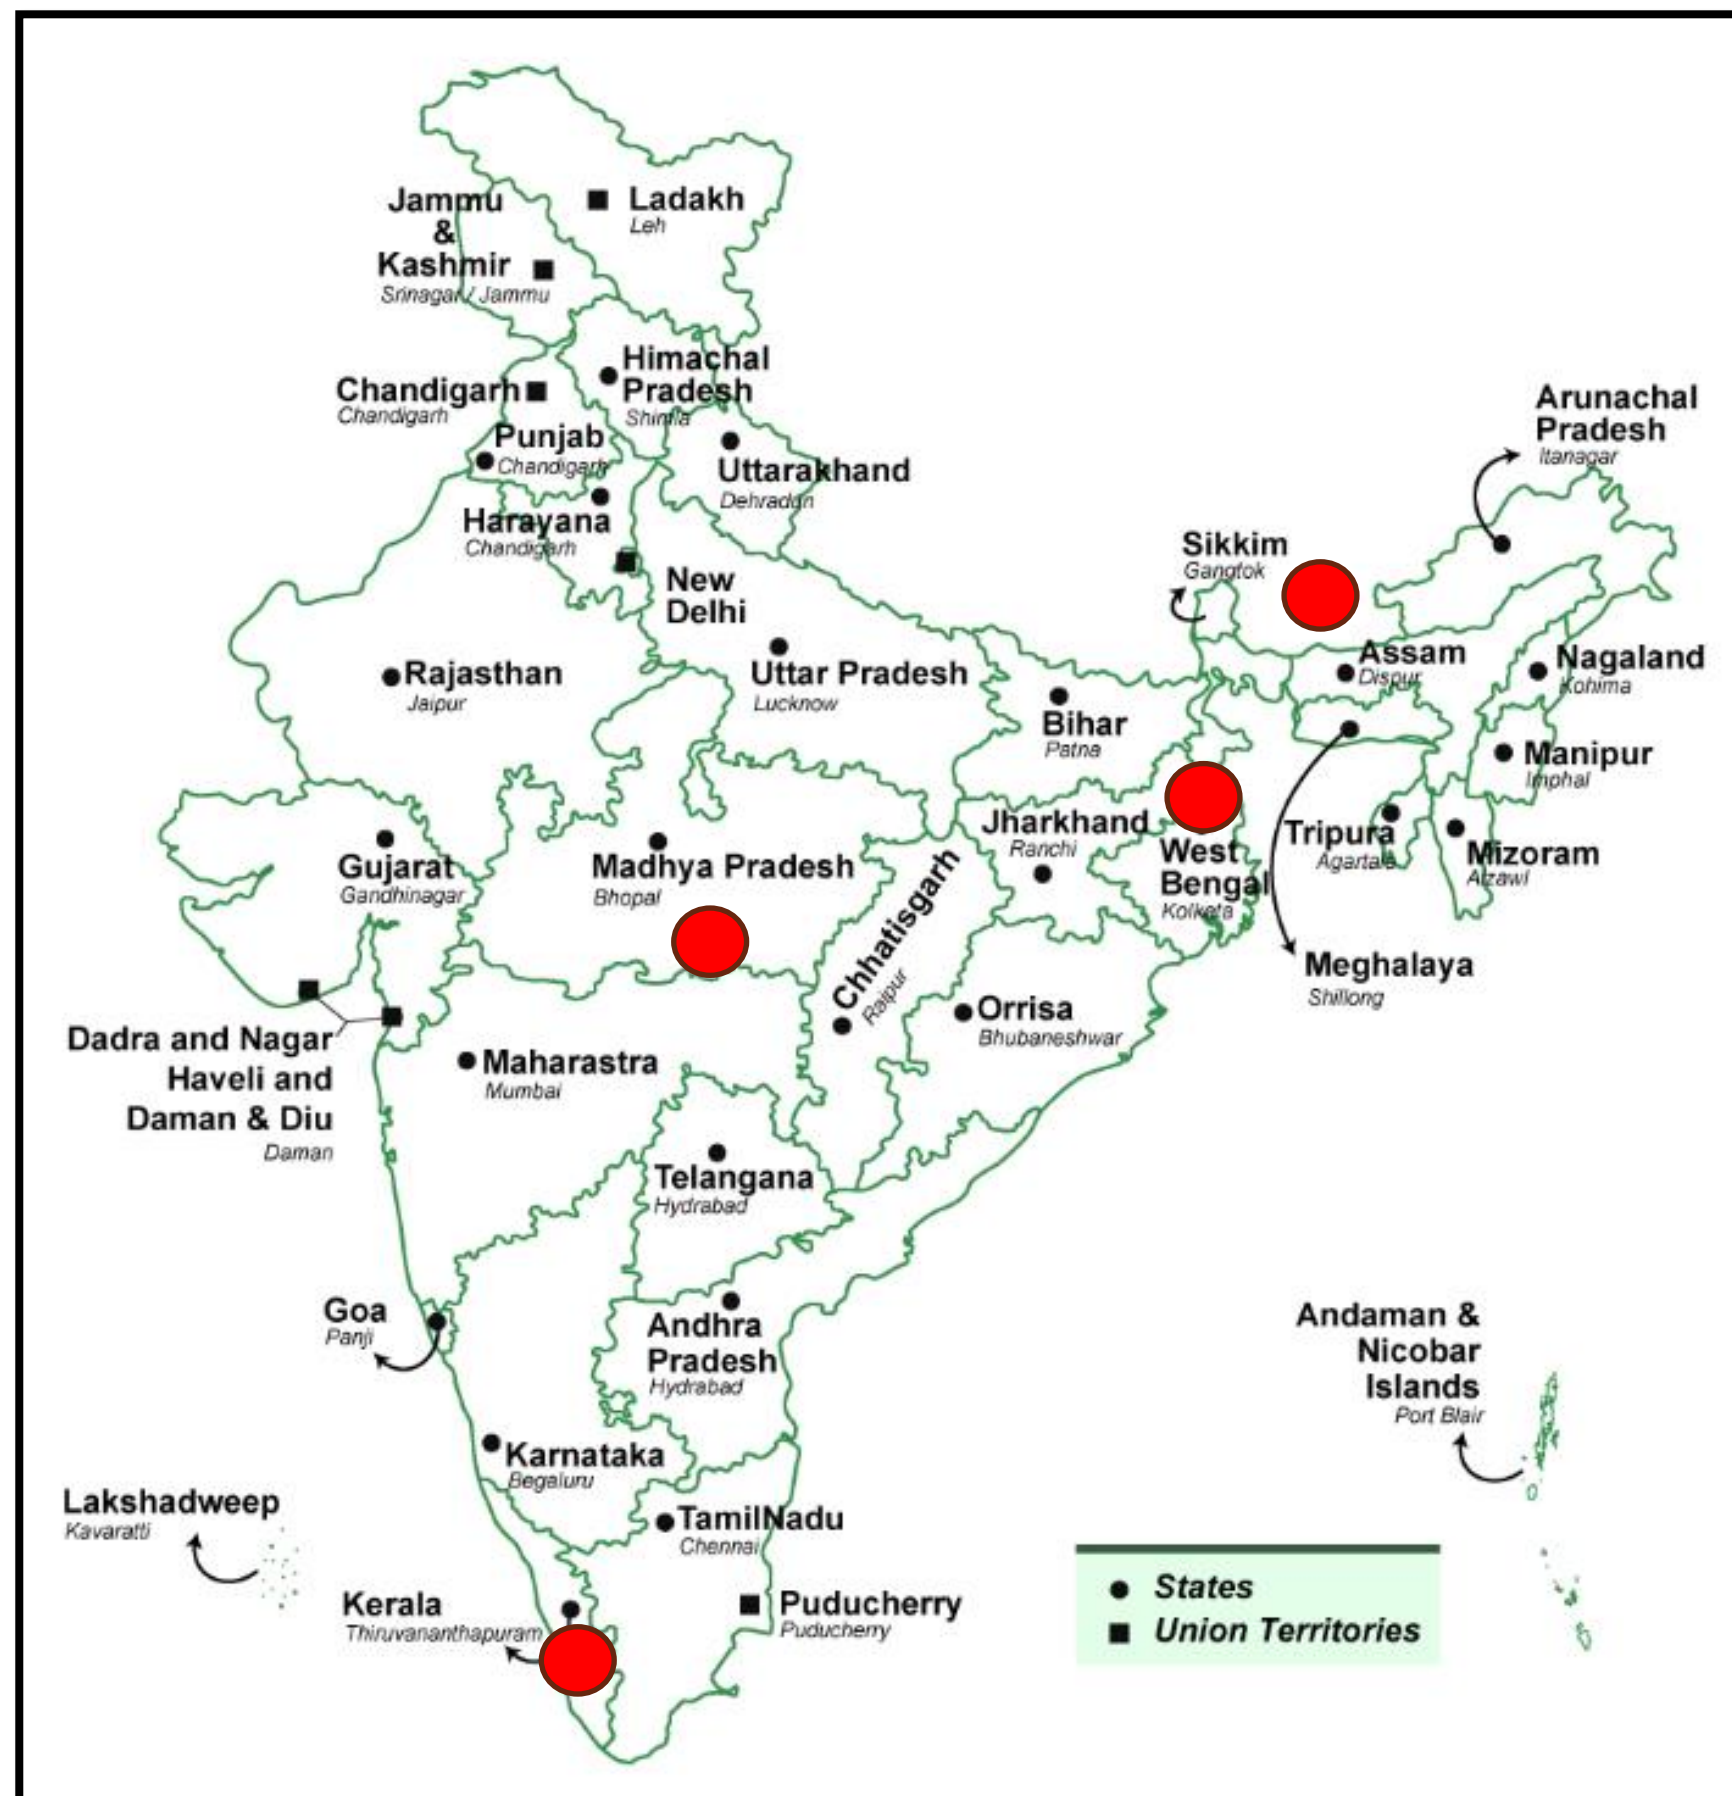

ATHOS MIMAMSA K12 Conference- Indore

Nepal & Bhutan KidsMBA – Exchange visit facilitated

ABE Global Schools in India, Nepal and Bhutan

<u>SL No</u>	<u>State</u>	<u>City</u>
1	Maharashtra	Mumbai
2	Maharashtra	Pune
3	Karnataka	Bengaluru
4	Tamil Nadu	Chennai
5	New Delhi NCR	Gurgaon
6	NEPAL	Kathmandu

Upcoming Schools – Potential Clients

<u>State / Country</u>	<u>City</u>
BHUTAN	Thimphu
Madhya Pradesh	Nagpur, Indore
Kerala	Kochi
West Bengal	Kolkata
New Delhi	

Our Partner Schools in India and Nepal